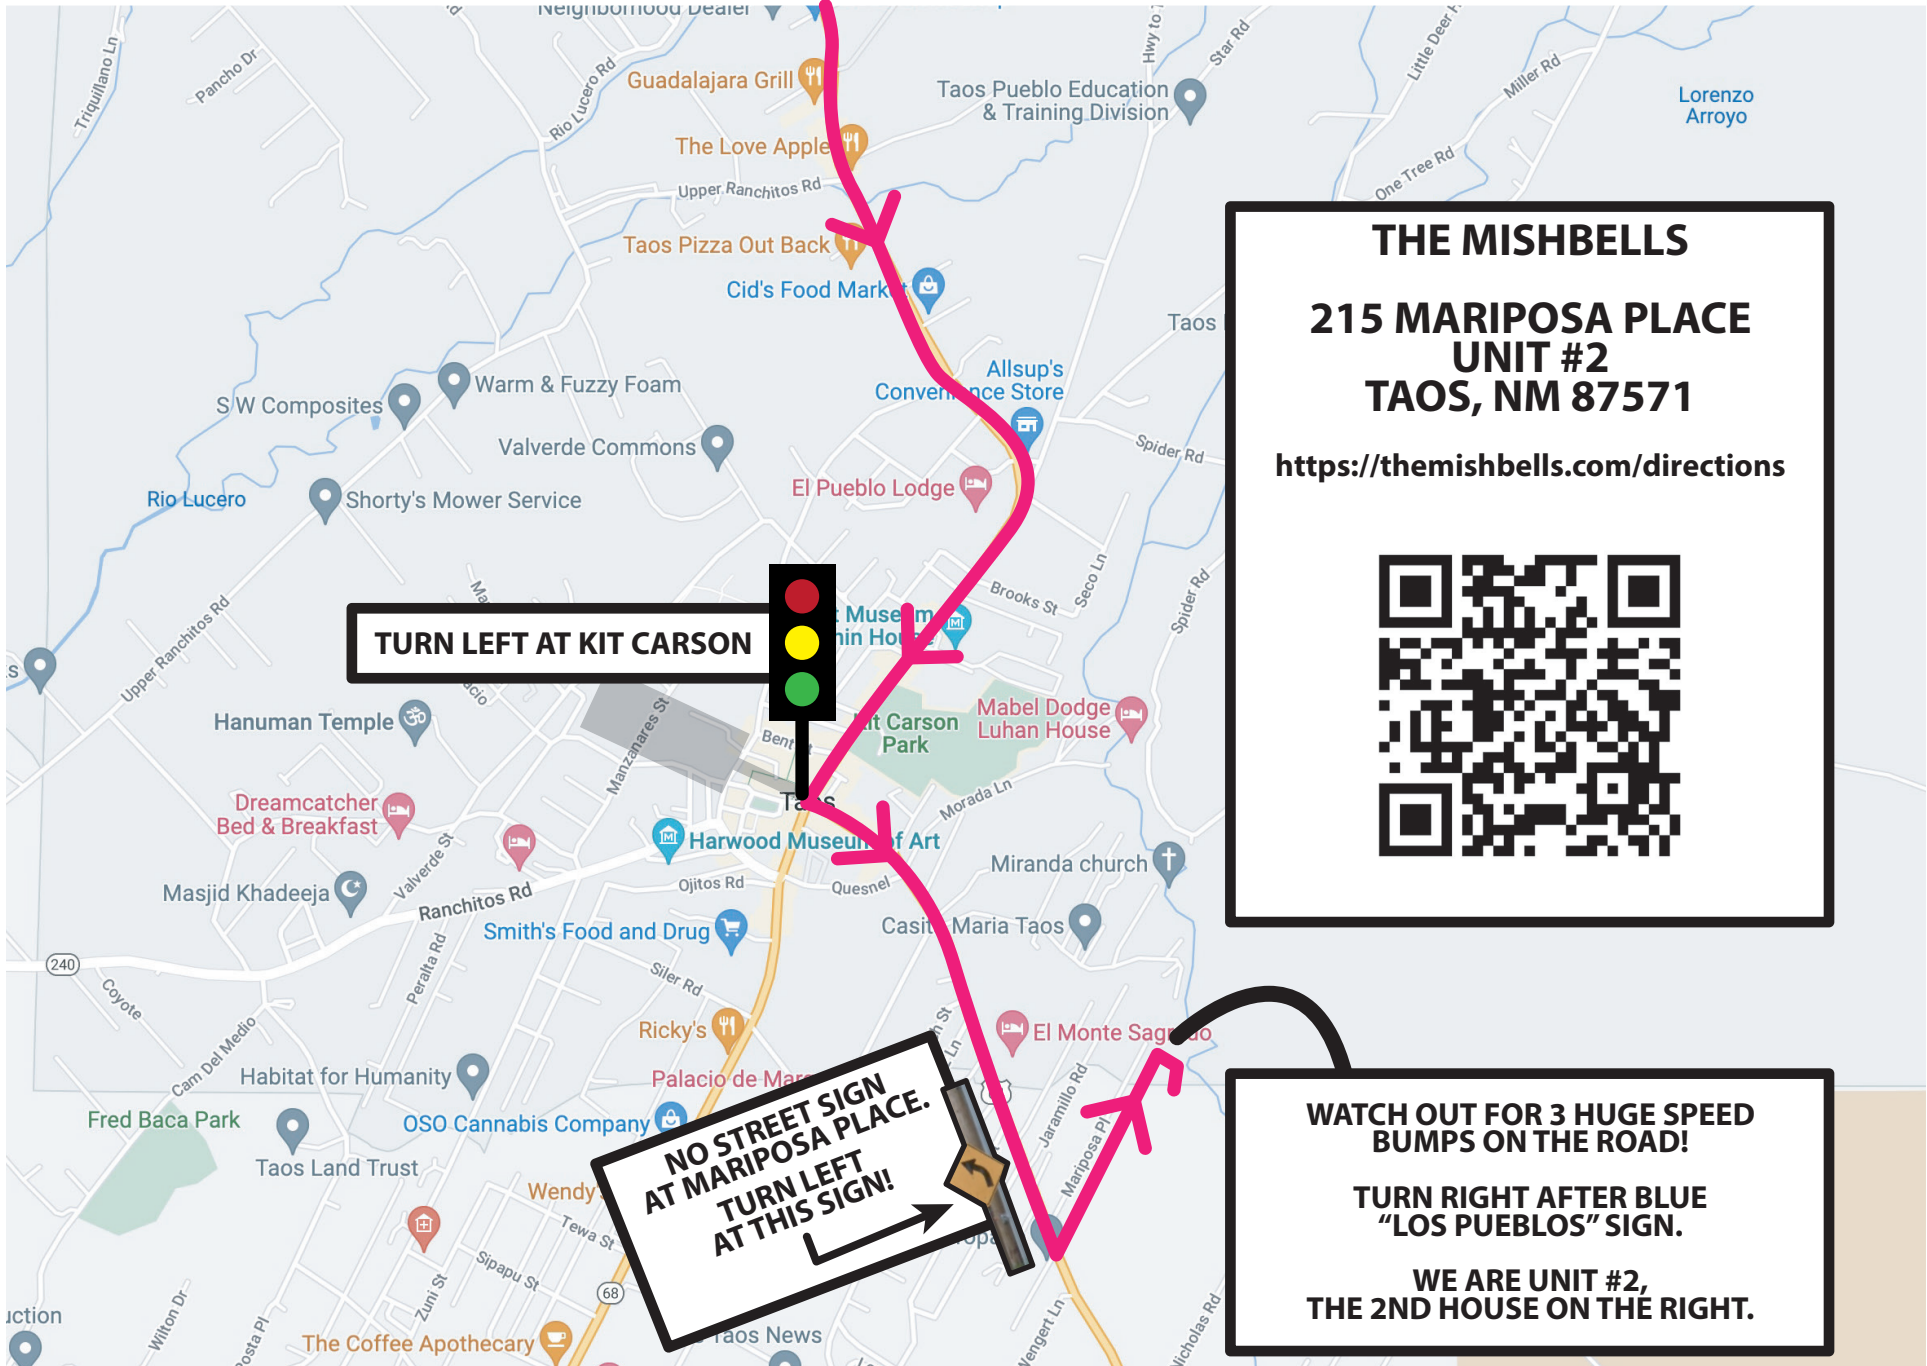

DENVER

TURN LEFT AT KIT CARSON

**NO STREET SIGN
AT MARIPOSA PLACE.
TURN LEFT
AT THIS SIGN!**

THE MISHBELLS
215 MARIPOSA PLACE
UNIT #2
TAOS, NM 87571
<https://themishbells.com/directions>

**WATCH OUT FOR 3 HUGE SPEED
BUMPS ON THE ROAD!**

**TURN RIGHT AFTER BLUE
"LOS PUEBLOS" SIGN.**

**WE ARE UNIT #2,
THE 2ND HOUSE ON THE RIGHT.**